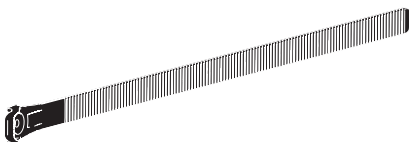

Thule XXL Fatbike Wheel Straps 985