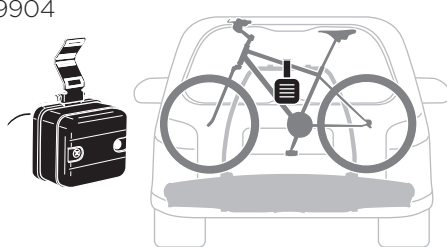

Thule 3rd Brake Light

9904